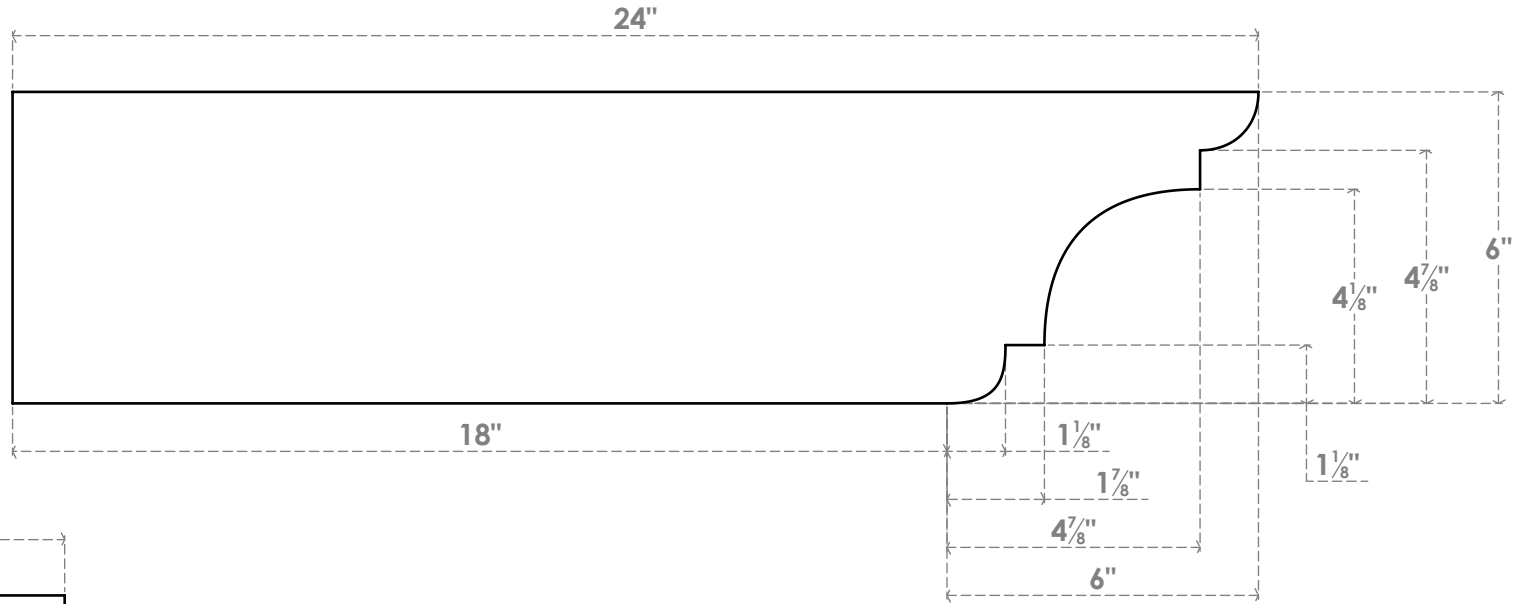

RFTP06X06X24NEB

6"W X 6"H X 24"L NEW BRIGHTON ARCHITECTURAL GRADE PVC RAFTER TAIL

SIDE PROFILE

FRONT PROFILE

ISOMETRIC

EKENA MILLWORK
 2300 WEST MAIN ST.
 CLARKSVILLE, TX 75426
 TOLL FREE: 866-607-0453
 WWW.EKENAMILLWORK.COM