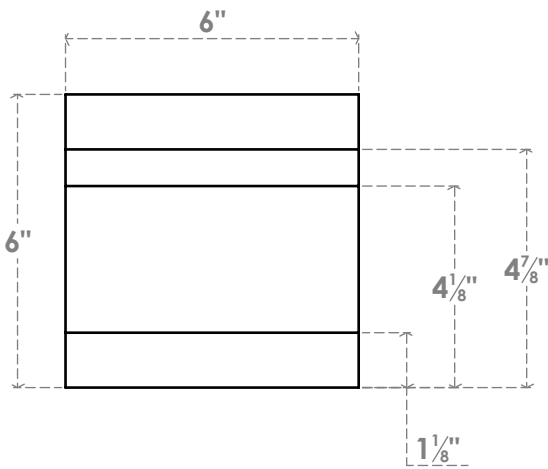

RFTP06X06X24NEB

6"W X 6"H X 24"L NEW BRIGHTON ARCHITECTURAL GRADE PVC RAFTER TAIL

SIDE PROFILE

FRONT PROFILE

ISOMETRIC

EKENA MILLWORK
 2300 WEST MAIN ST.
 CLARKSVILLE, TX 75426
 TOLL FREE: 866-607-0453
 WWW.EKENAMILLWORK.COM